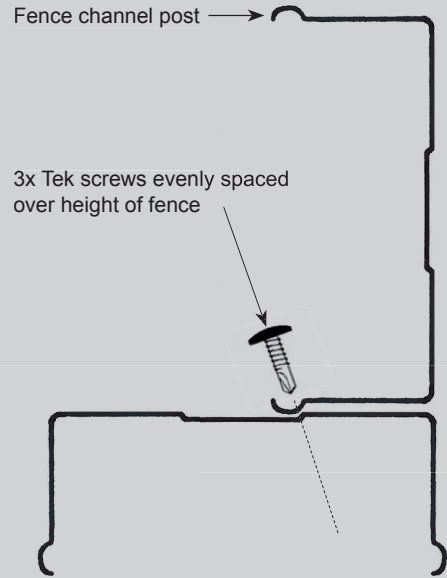

MODULINE COLORSCREEN FENCING **K3**

Typical Fence Joining Details at 90° and Other Angles.

RIGHT ANGLES

Use 2x single caps.
BOTH will fit snugly
without notching.

OTHER ANGLES

Use 2x single caps.
ONE of these will
fit without notching.
The other will require
notching to fit snugly.