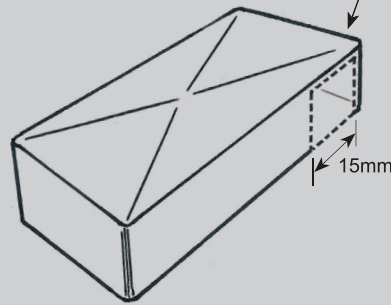

MODULINE COLORSCREEN FENCING **K3**

Typical Fence Joining Details at 90° and Other Angles.

RIGHT ANGLES

Use 2x single caps.
BOTH will fit snugly
without notching.

OTHER ANGLES

Use 2x single caps.
ONE of these will
fit without notching.
The other will require
notching to fit snugly.