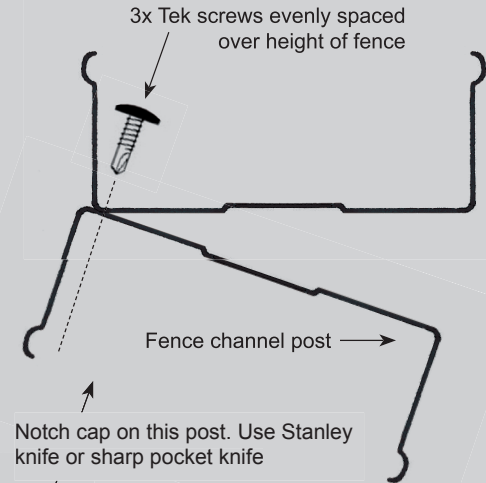

MODULINE COLORSCREEN FENCING **K3**

Typical Fence Joining Details at 90° and Other Angles.

RIGHT ANGLES

Use 2x single caps.
BOTH will fit snugly
without notching.

OTHER ANGLES

Use 2x single caps.
ONE of these will
fit without notching.
The other will require
notching to fit snugly.