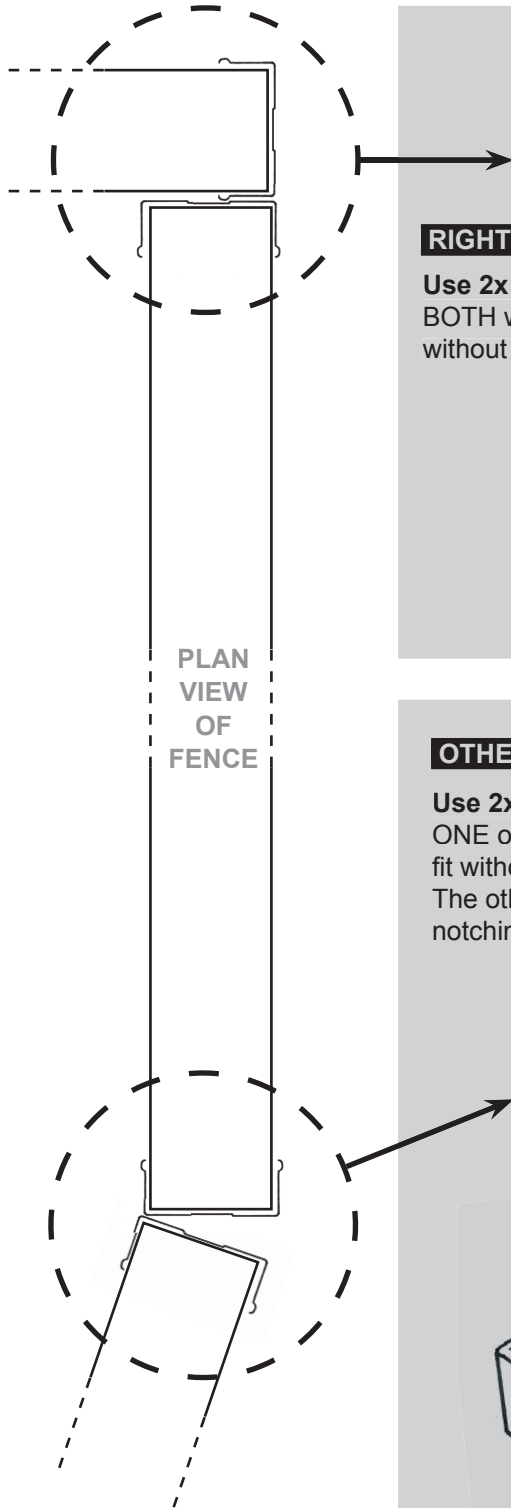

MODULINE COLORSCREEN FENCING **K3**

Typical Fence Joining Details at 90° and Other Angles.

RIGHT ANGLES

Use 2x single caps.
BOTH will fit snugly
without notching.

OTHER ANGLES

Use 2x single caps.
ONE of these will
fit without notching.
The other will require
notching to fit snugly.